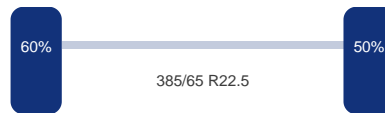

As 1

Merk: Bpwecoplus
Vering: Lucht
Remmen: Remtrommel
Bandenmaat: 385/65 R22.5