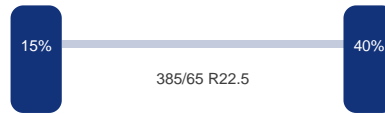

DINGEMANSE

TRUCKS & TRAILERS

As 2

Merk: Ror
Vering: Lucht
Remmen: Remtrommel
Bandenmaat: 385/65 R22.5

As 3

Merk: Ror
Vering: Lucht
Remmen: Remtrommel
Bandenmaat: 385/65 R22.5

Omschrijving

3-axle sliding container trailer, Suitable for 2 x 20 ft, 1 x 30 ft, 1 x 40 ft and 1 x 45 ft containers, Floor height 120 cm, ABS, Air suspension, ROR axles, Drum brakes, Tyres 385/65R22.5, Shipment dimensions 1180x250x120 cm