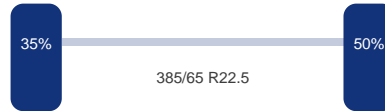

As 3

Merk: Ror
Vering: Lucht
Remmen: Remtrommel
Bandenmaat: 385/65 R22.5

Omschrijving

3-axle sliding container trailer, Suitable for 2 x 20 ft, 1 x 30 ft, 1 x 40 ft and 1 x 45 ft containers, Floor height 120 cm, ABS, Air suspension, ROR axles, Drum brakes, Tyres 385/65R22.5, Shipment dimensions 1180x250x120 cm