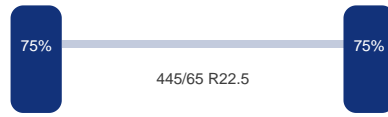

TRUCKS & TRAILERS

As 1

Merk: Bpwecoplus
Vering: Lucht
Remmen: Remtrommel
Bandenmaat: 445/65 R22.5

As 2

Merk: Bpwecoplus
Vering: Lucht
Remmen: Remtrommel
Bandenmaat: 445/65 R22.5

Omschrijving

NO DOCUMENTATION, 275 CM WIDE // Steel tipper trailer, Capacity 28 m3, Box dimensions: 785x255x149 cm, Steel chassis, ABS, Air suspension, BPW Ecoplus axles, Heavy 16T axles, Drum brakes, Shipment dimensions: 890x275x340 cm. // NO DOCUMENTATION, 275 CM WIDE