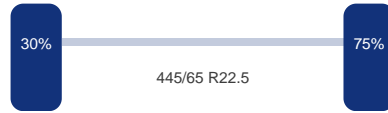

TRUCKS & TRAILERS

As 1

Merk: Bpwecoplus
Vering: Lucht
Remmen: Remtrommel
Bandenmaat: 445/65 R22.5

As 2

Merk: Bpwecoplus
Vering: Lucht
Remmen: Remtrommel
Bandenmaat: 445/65 R22.5

Omschrijving

NO DOCUMENTATION, 275 CM WIDE // Steel tipper trailer, Capacity 28 m3, Box dimensions: 785x255x149 cm, Steel chassis, ABS, Air suspension, BPW Ecoplus axles, Heavy 16T axles, Drum brakes, Shipment dimensions: 890x275x340 cm. // NO DOCUMENTATION, 275 CM WIDE